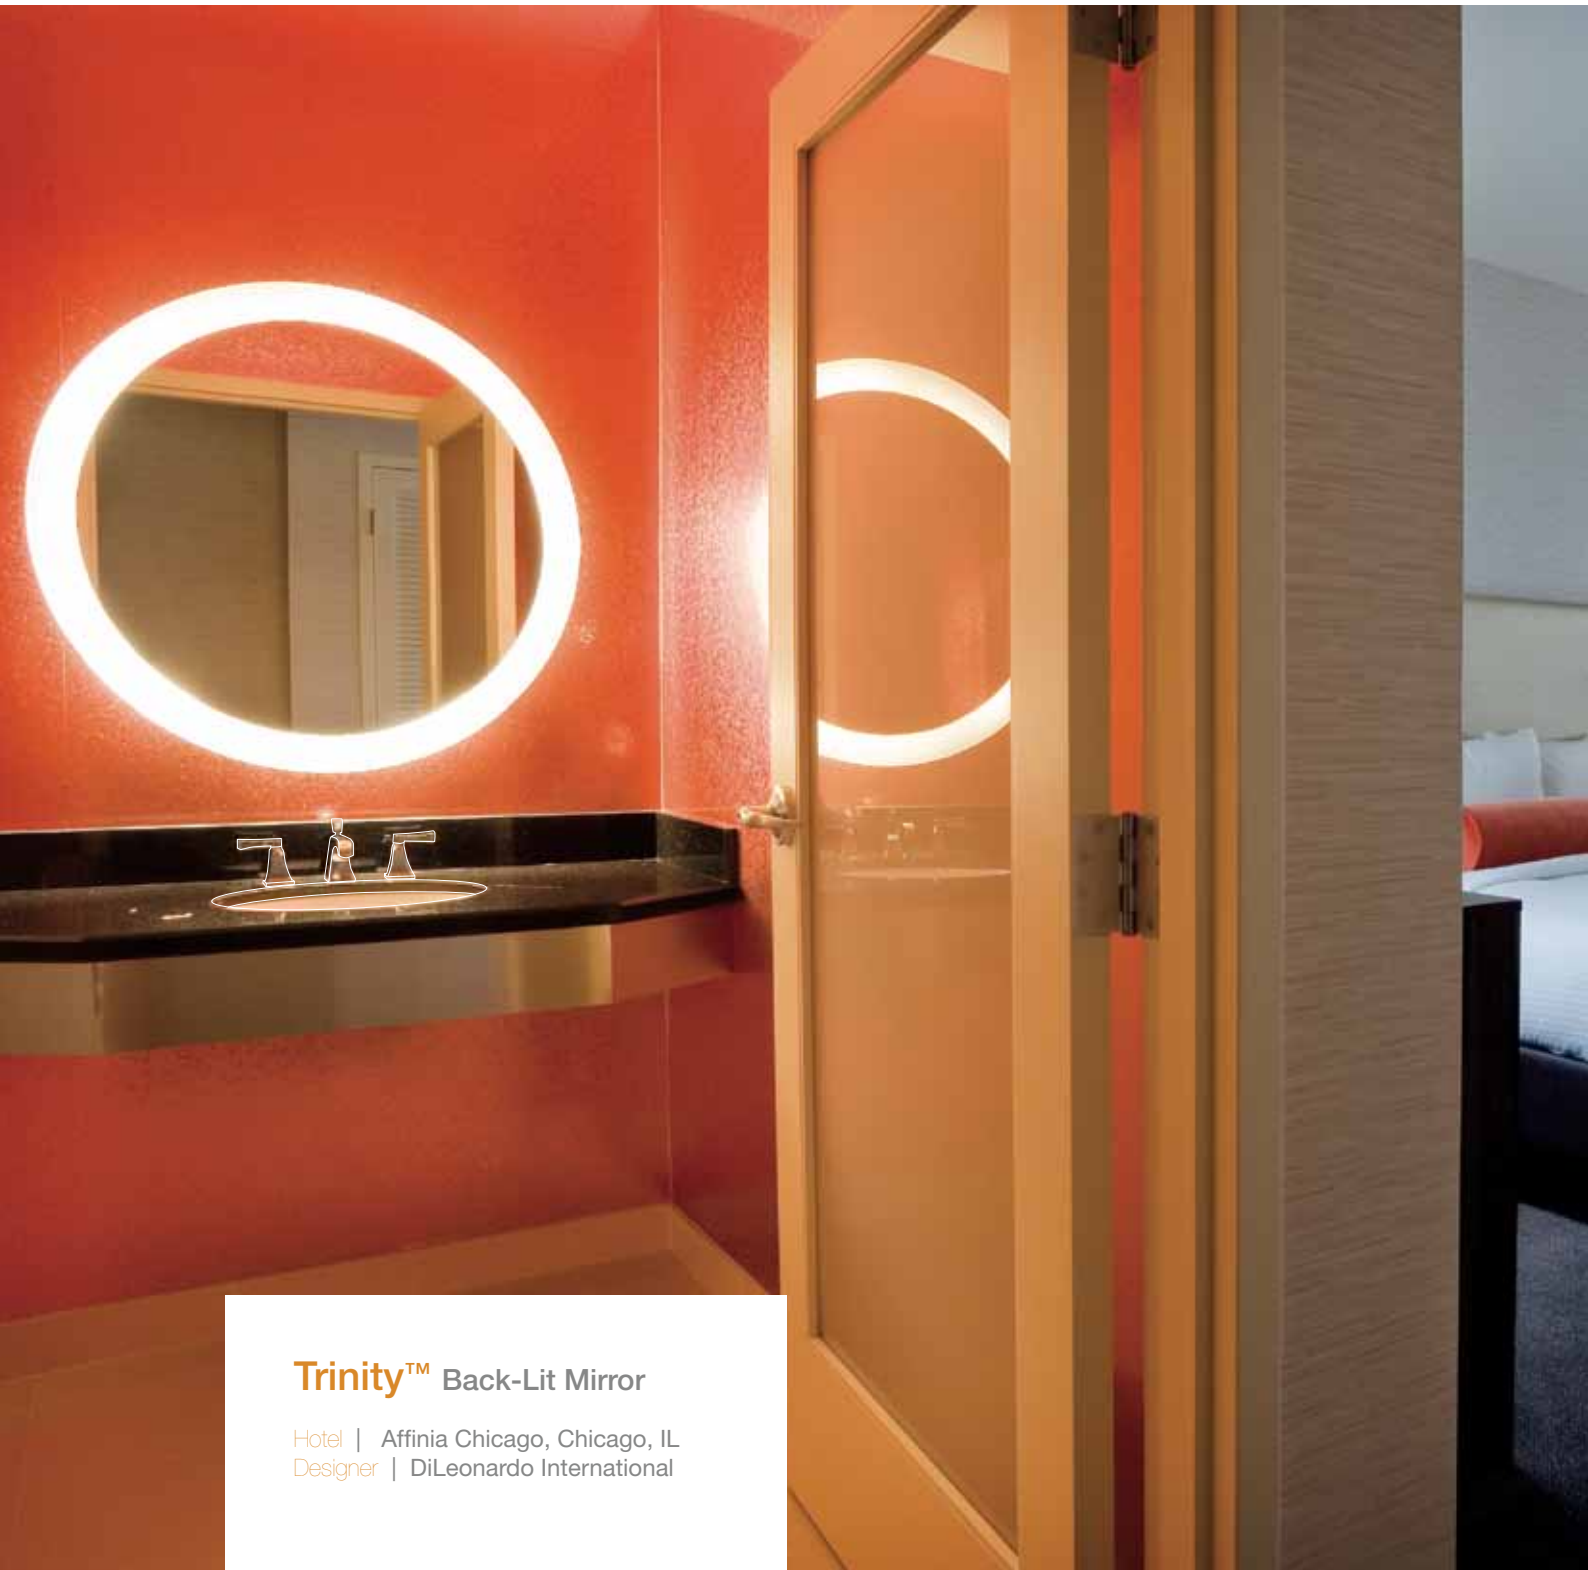

Trinity™ Back-Lit Mirror

Hotel | Affinia Chicago, Chicago, IL
Designer | DiLeonardo International