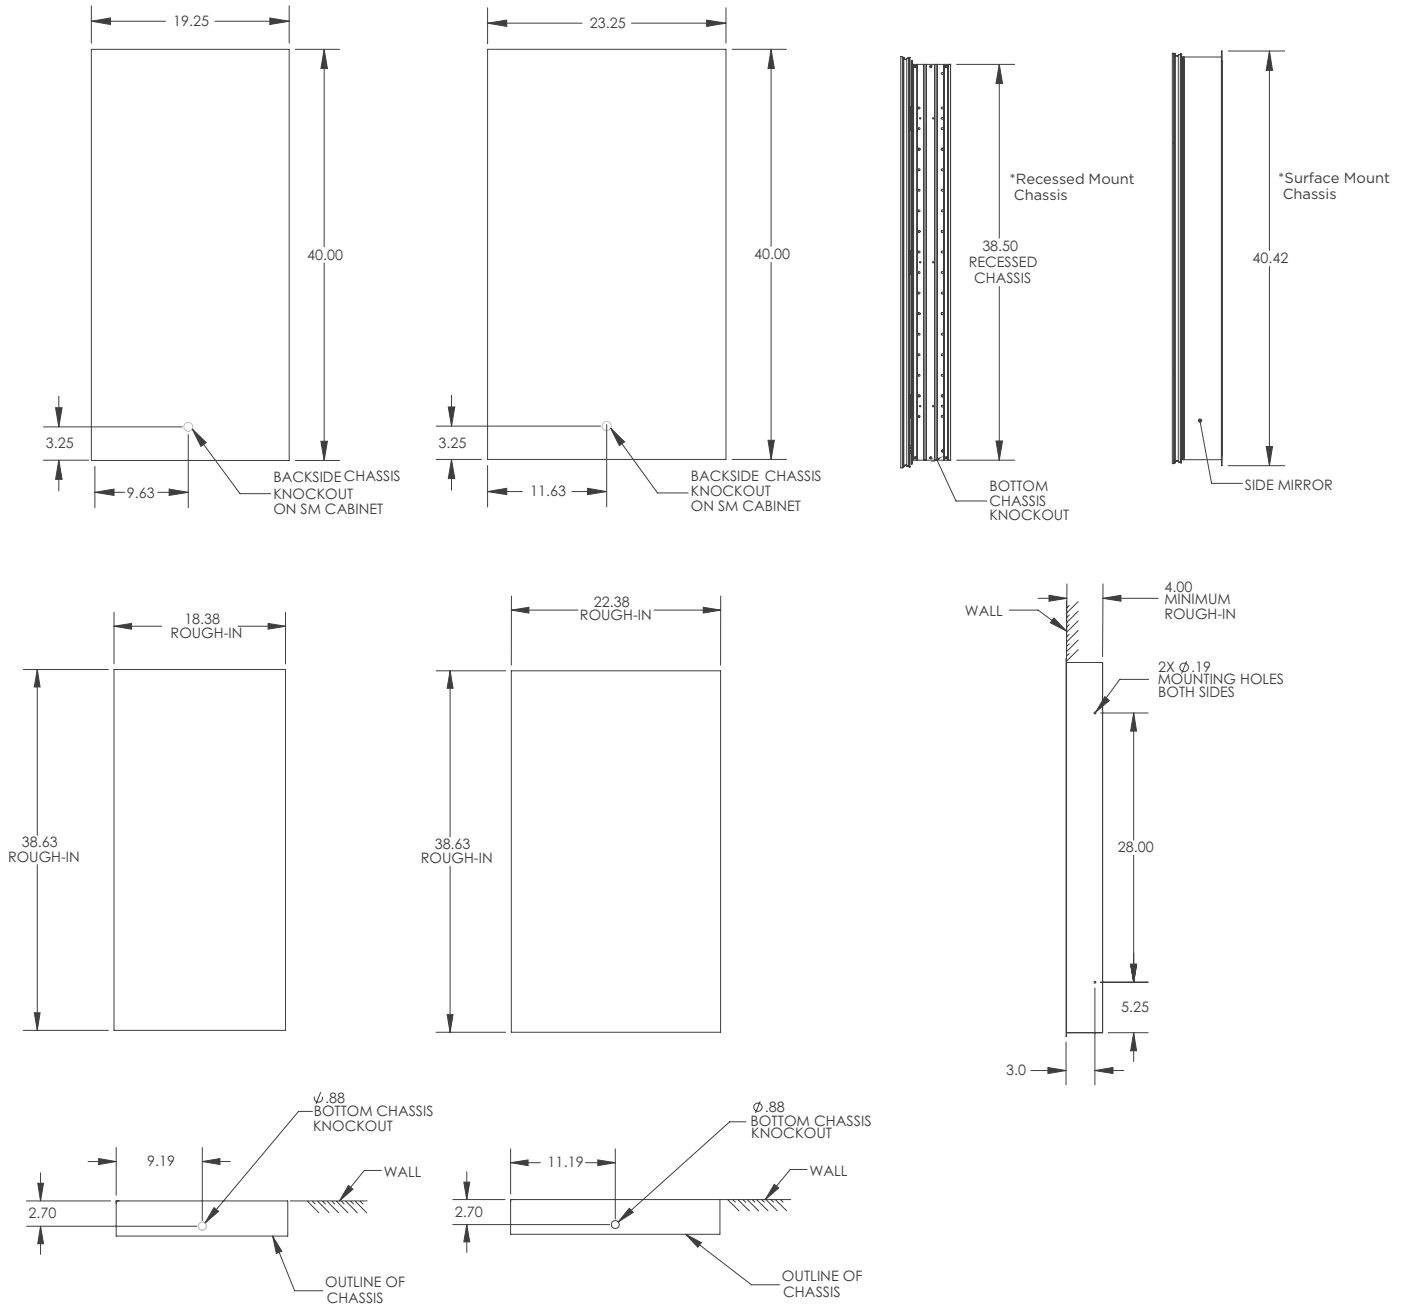

SAFETY

- Tested to UL/U-C 962
- Designed for humid bathroom environments

SPECIFICATION

- The top of the mirrored cabinet above the bathroom vanity should be a minimum of 6' 6" above the finished floor.
- Electrical connections made with MC cable brought through the cabinet knockout, no electrical box required.
- Cabinet should be on a 20 amp unswitched circuit to accommodate a GFCI.
- Fixture should be mounted to wall studs to provide sufficient support. Mounting holes are provided in the cabinet.
- For surface mounted versions, hanging hardware is provided.

SIMPLICITY™ MIRRORED CABINET

Hospitality Performance Specification

MODEL NUMBER	DIMENSIONS	POWER REQUIREMENTS
SIM-19.25x40.00*	19.25" W x 40" H x 4" D 489mm x 1016mm x 102mm	120 VAC, 20 amp GFCI
SIM-23.25x40.00*	23.25" W x 40" H x 4" D 591mm x 1016mm x 102mm	120 VAC, 20 amp GFCI

*When making order, please note the following preferences: Right Hinge (RH) or Left Hinge (LH), Recessed Mount (RM) or Surface Mount (SM).

PROPRIETARY AND CONFIDENTIAL: The information contained in this specification is the sole property of Electric Mirror®. Any reproduction in part or in whole without written permission from Electric Mirror® is prohibited.