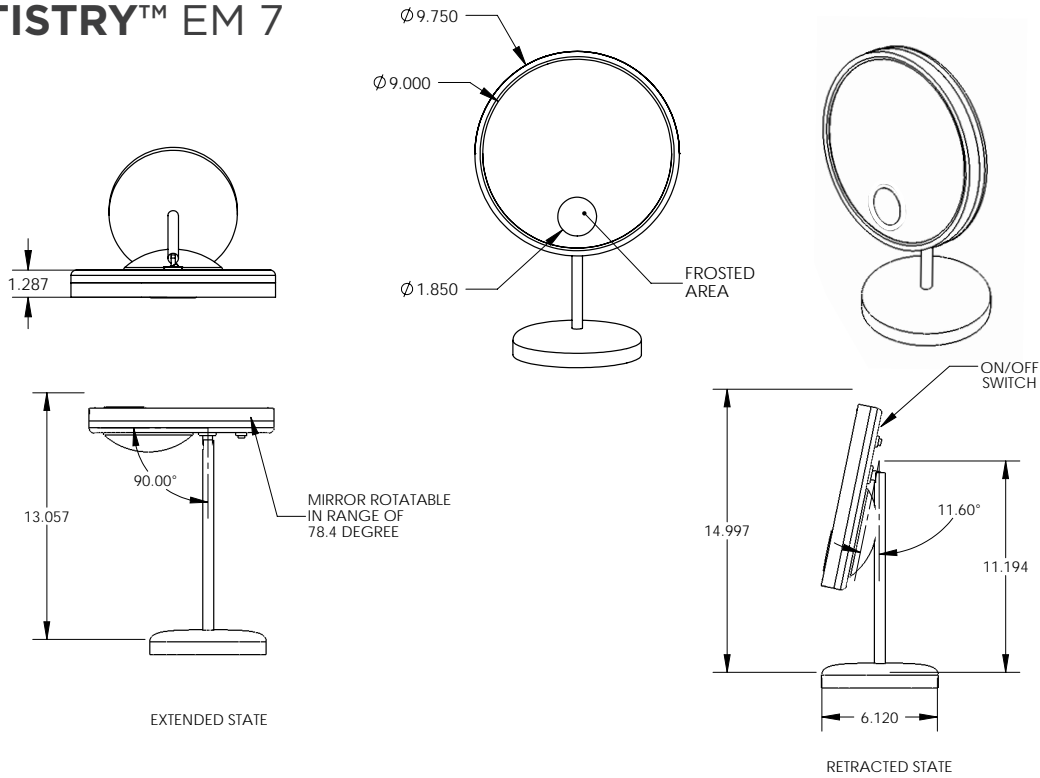

ARTISTRY™ EM 7

ARTISTRY™ EMHL 7