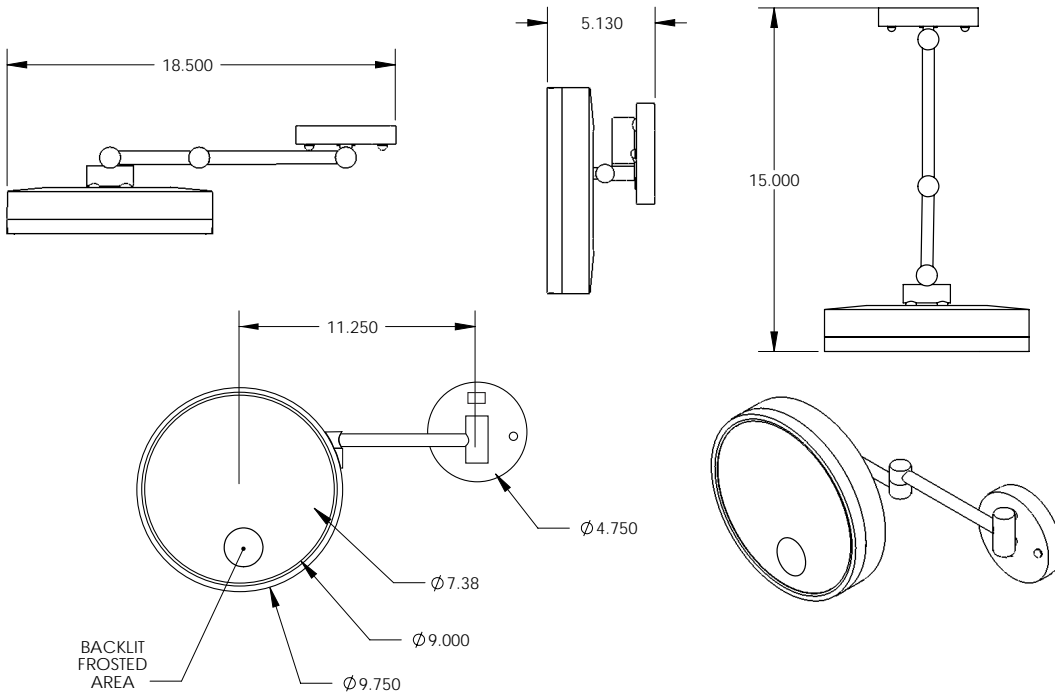

ELECTRIC MIRROR, LLC
Seattle, WA • USA

© 2015 ELECTRIC MIRROR®

T +1 425-776-4946

www.electricmirror.com

sales@electricmirror.com

residential@electricmirror.com

PROPRIETARY AND CONFIDENTIAL:

The information contained in this specification is the sole property of Electric Mirror®. Any reproduction in part or in whole without written permission from Electric Mirror® is prohibited.