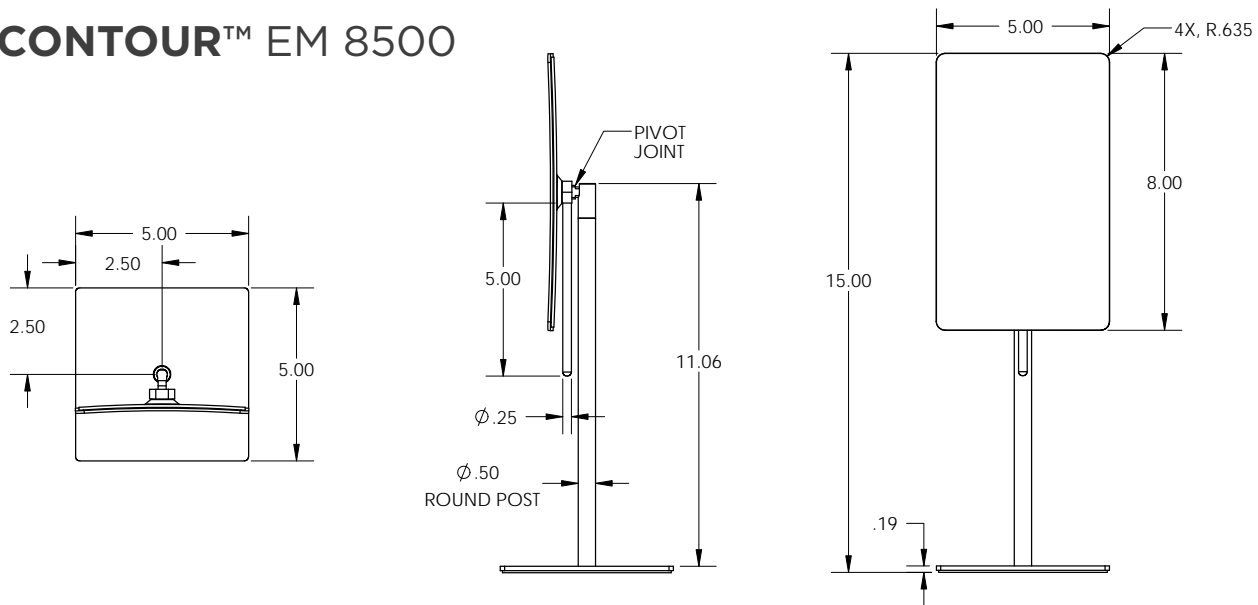

CONTOUR™ EM 8500