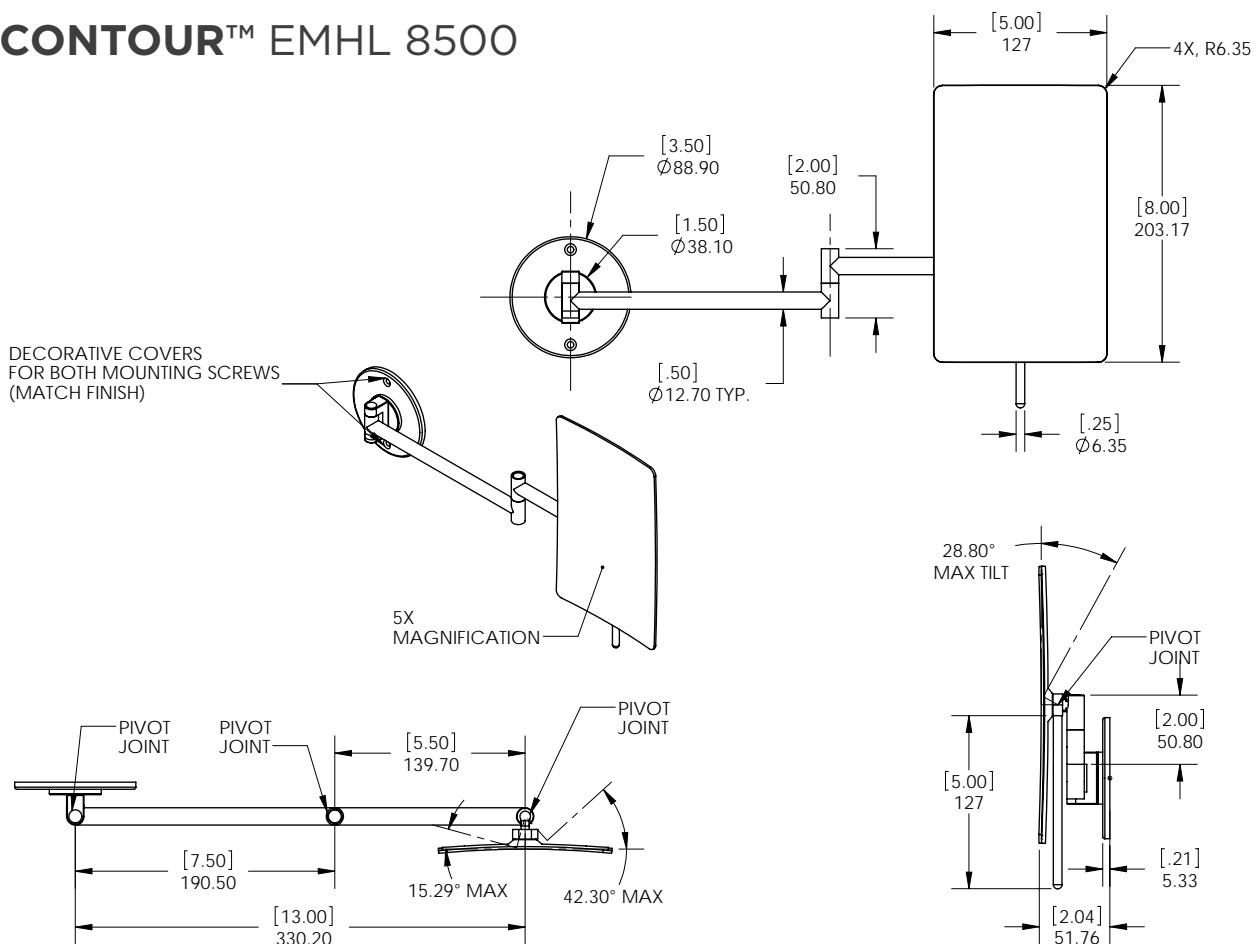

CONTOUR™ EMHL 8500

ELECTRIC MIRROR, LLC
Seattle, WA • USA

© 2015 ELECTRIC MIRROR®

T +1 425-776-4946

www.electricmirror.com

sales@electricmirror.com

residential@electricmirror.com

PROPRIETARY AND CONFIDENTIAL:

The information contained in this specification is the sole property of Electric Mirror®. Any reproduction in part or in whole without written permission from Electric Mirror® is prohibited.