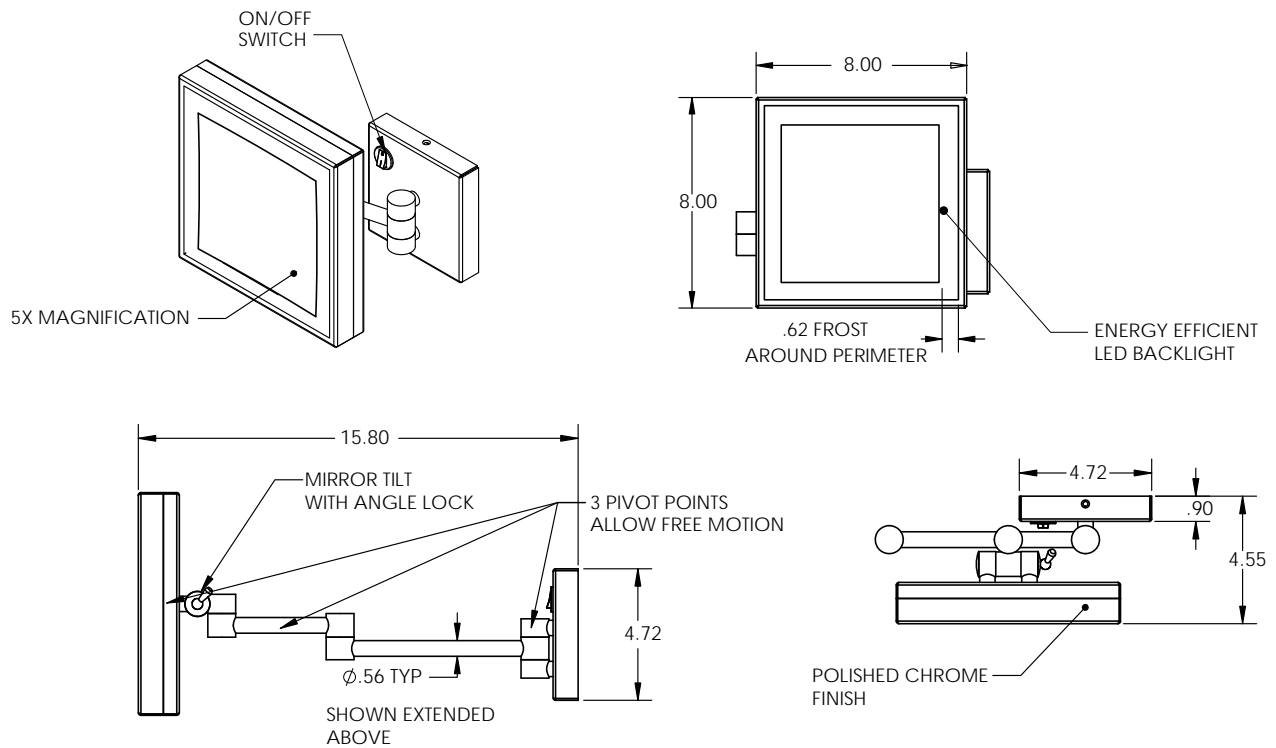

ELECTRIC MIRROR, LLC
Seattle, WA • USA

© 2015 ELECTRIC MIRROR®

T +1 425-776-4946

www.electricmirror.com

sales@electricmirror.com

residential@electricmirror.com

PROPRIETARY AND CONFIDENTIAL:

The information contained in this specification is the sole property of Electric Mirror®. Any reproduction in part or in whole without written permission from Electric Mirror® is prohibited.