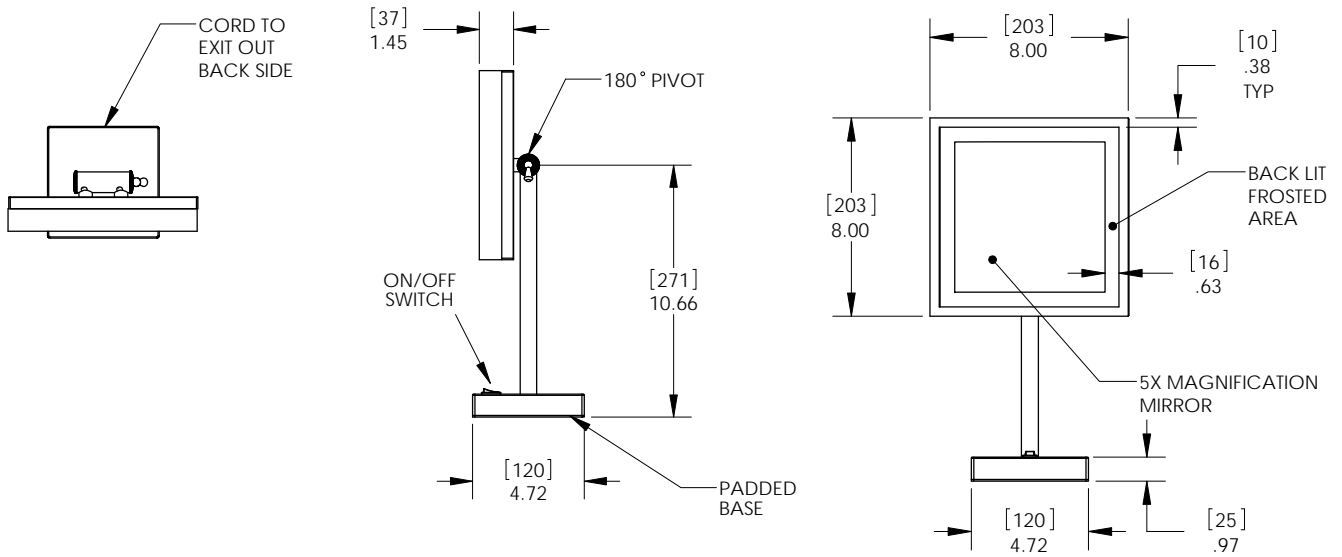

ELIXIR™ EM 88 SIL

ELIXIR™ EMHL 88 SIL