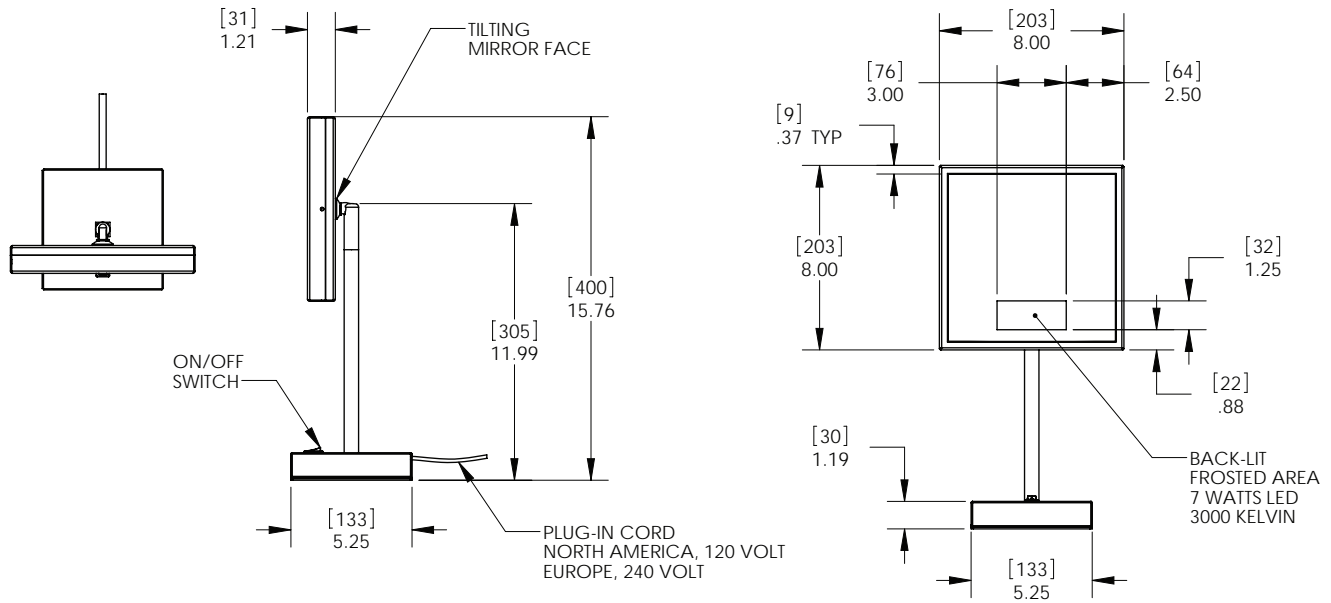

ESSENCE™ EM 88 SPO

ESSENCE™ EMHL 88 SPO