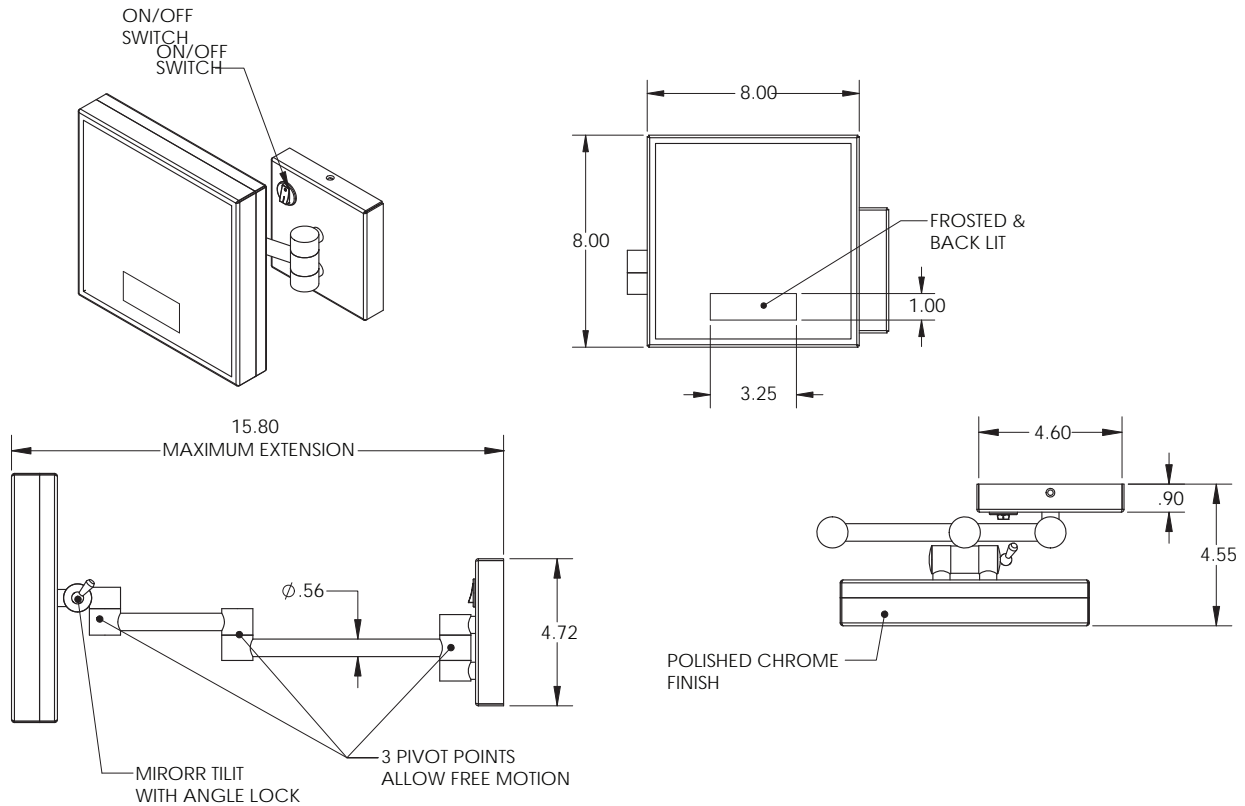

ELECTRIC MIRROR, LLC
Seattle, WA • USA

© 2015 ELECTRIC MIRROR®

T +1 425-776-4946

www.electricmirror.com

sales@electricmirror.com

residential@electricmirror.com

PROPRIETARY AND CONFIDENTIAL:

The information contained in this specification is the sole property of Electric Mirror®. Any reproduction in part or in whole without written permission from Electric Mirror® is prohibited.