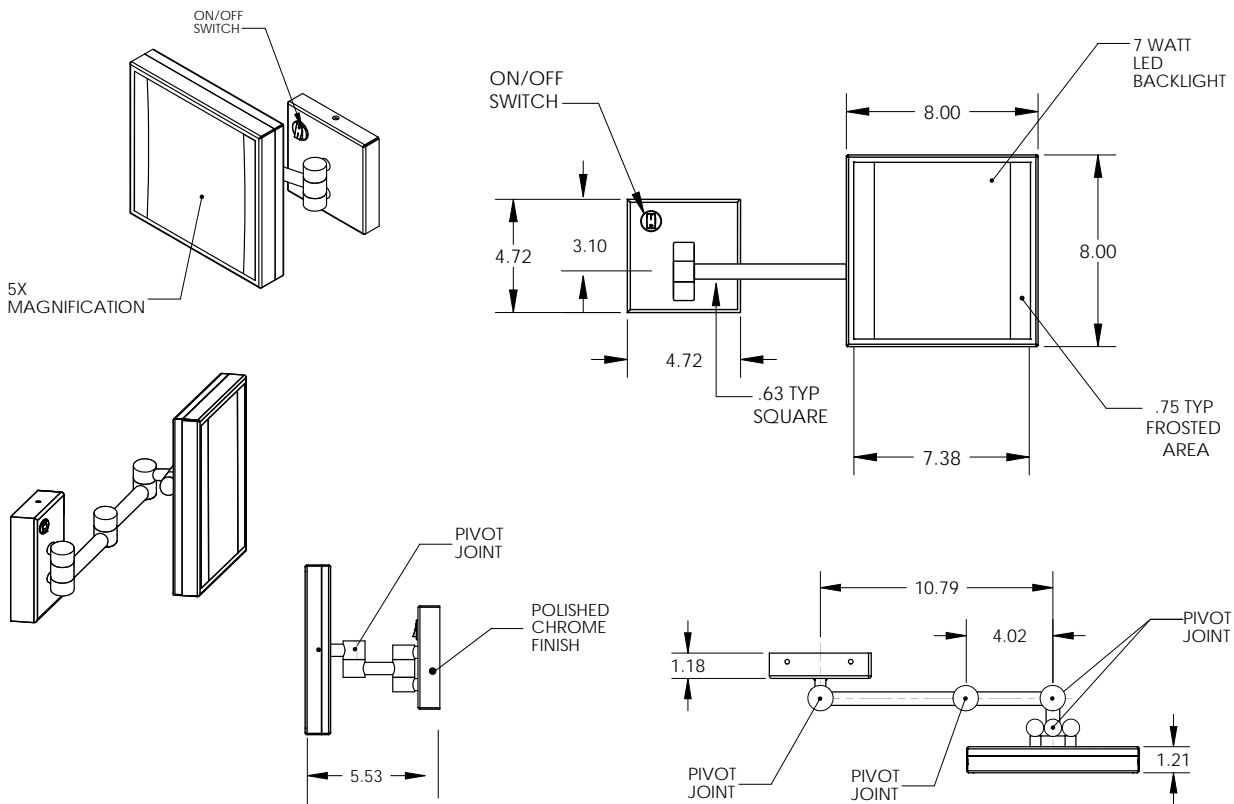

GLOW™ EMHL 88 NOV

ELECTRIC MIRROR, LLC
Seattle, WA • USA

© 2015 ELECTRIC MIRROR®

T +1 425-776-4946

www.electricmirror.com

sales@electricmirror.com

residential@electricmirror.com

PROPRIETARY AND CONFIDENTIAL:

The information contained in this specification is the sole property of Electric Mirror®. Any reproduction in part or in whole without written permission from Electric Mirror® is prohibited.