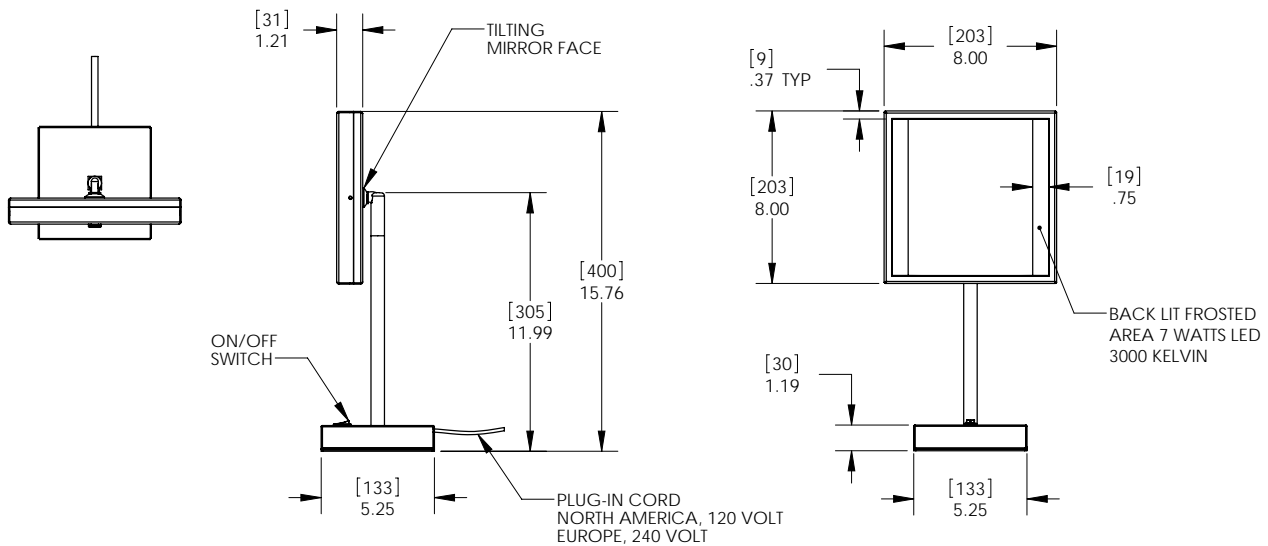

GLOW™ EM 88 NOV