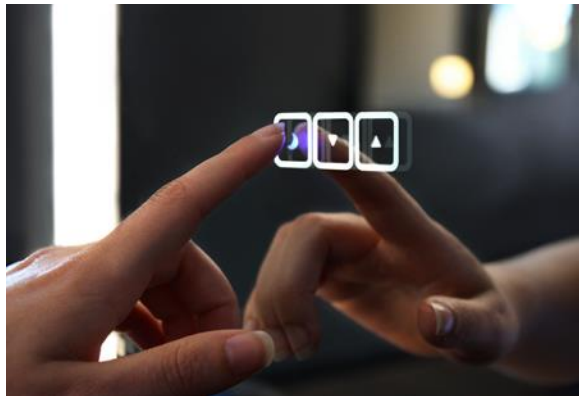

KEEN TECHNOLOGY

Energy Savings with a Touch**DESCRIPTION**

Keen Technology is an energy-saving, environmentally-friendly Lighted Mirror accessory with capacitive touch sensors on the face of the mirror giving the user full control over eight light output settings, including Night Glow Mode. Keen has an intelligent sensor that automatically reduces energy consumption by 70% after being idle for one hour.

SPECIFICATION STATEMENT

Solution shall consist of a capacitive touch control system integrated into lighted mirrors. Individual controls shall allow for dimming and brightening from 10-100% using separate, clearly marked touch sensors. System shall integrate a separate sensor enabling a night glow mode function that will softly illuminate the touch sensor borders to safely illuminate a dark room. Energy efficiency shall be recognized by automatically reducing the energy consumption by 70% after a one hour idle period, when the mirror lighting remains in an active state. Product shall utilize a soft-start design.