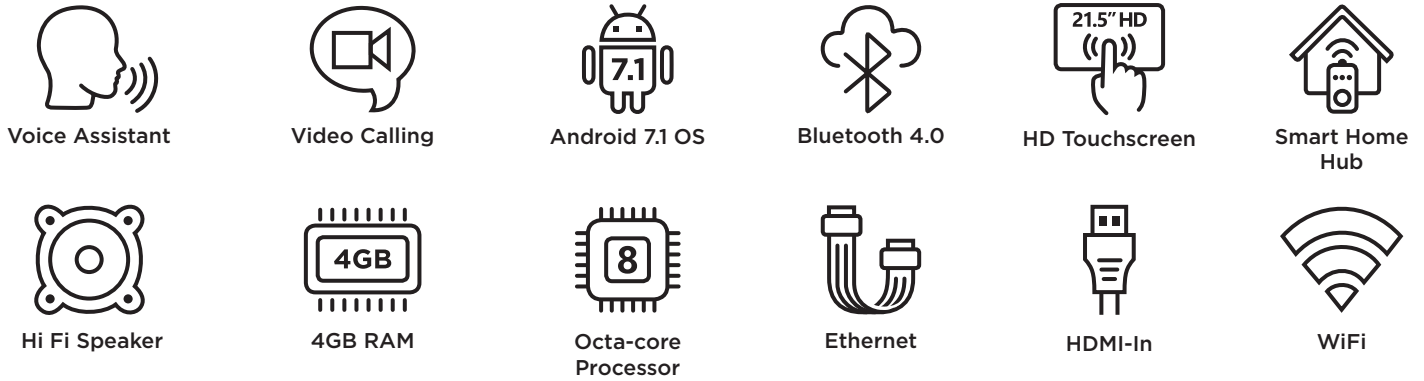

Let's get technical. Sure, it looks great. But it performs great too – thanks to its innovative design, sophisticated engineering, and superior quality components.

Make any room smarter. Design the perfect Savvy for any room in your home – office, bathroom, living area, even the entryway. Choose a back-lit or non-lit mirror. Choose the size that best fits your space. Choose a horizontal or vertical orientation. Even choose your lighting pattern. Only Savvy offers you this smart of an approach to smart mirrors.