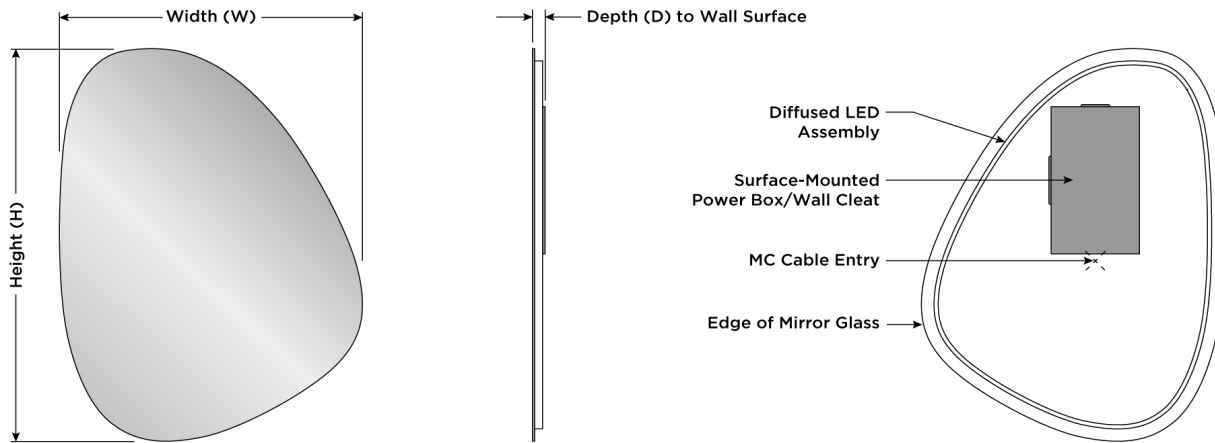

DIMENSIONAL DRAWING (Not to scale.)

STANDARD MODELS

Model Number ¹	Dimensions ²	Initial Lumens/Fixture ³	LED Power Requirements ³
PET4-36.00x48.00-LSERD-30K	36" W x 48" H x 1.63" D (914mm W x 1,219mm H x 41mm D)	8,711	120 or 277VAC, 69W

SAFETY & INSTALLATION SPECIFICATIONS (for Standard Models)

- Entire assembly meets UL/cUL standards
- International certifications
- Safety-backed mirror
- 120 or 277VAC hardwire electrical connection; direct wire from behind power box or provide whip to reach side knockout; junction box not required
- Fixture should be mounted to wall studs; wall cleat provided
- Controlled by non-dimming on/off wall switch (by others)
- Installation wiring may be different on mirrors equipped with additional options
- Fixture can only be hung in the WxH orientation as shown; fixture is not field-interchangeable

¹ Standard model numbers shown. For assistance specifying additional options, please contact Electric Mirror.

² Tolerances for dimensions are $\pm 1/8"$ ($\pm 3\text{mm}$).

³ Lumen output and power requirements are calculated based on component specifications and may vary from actual.