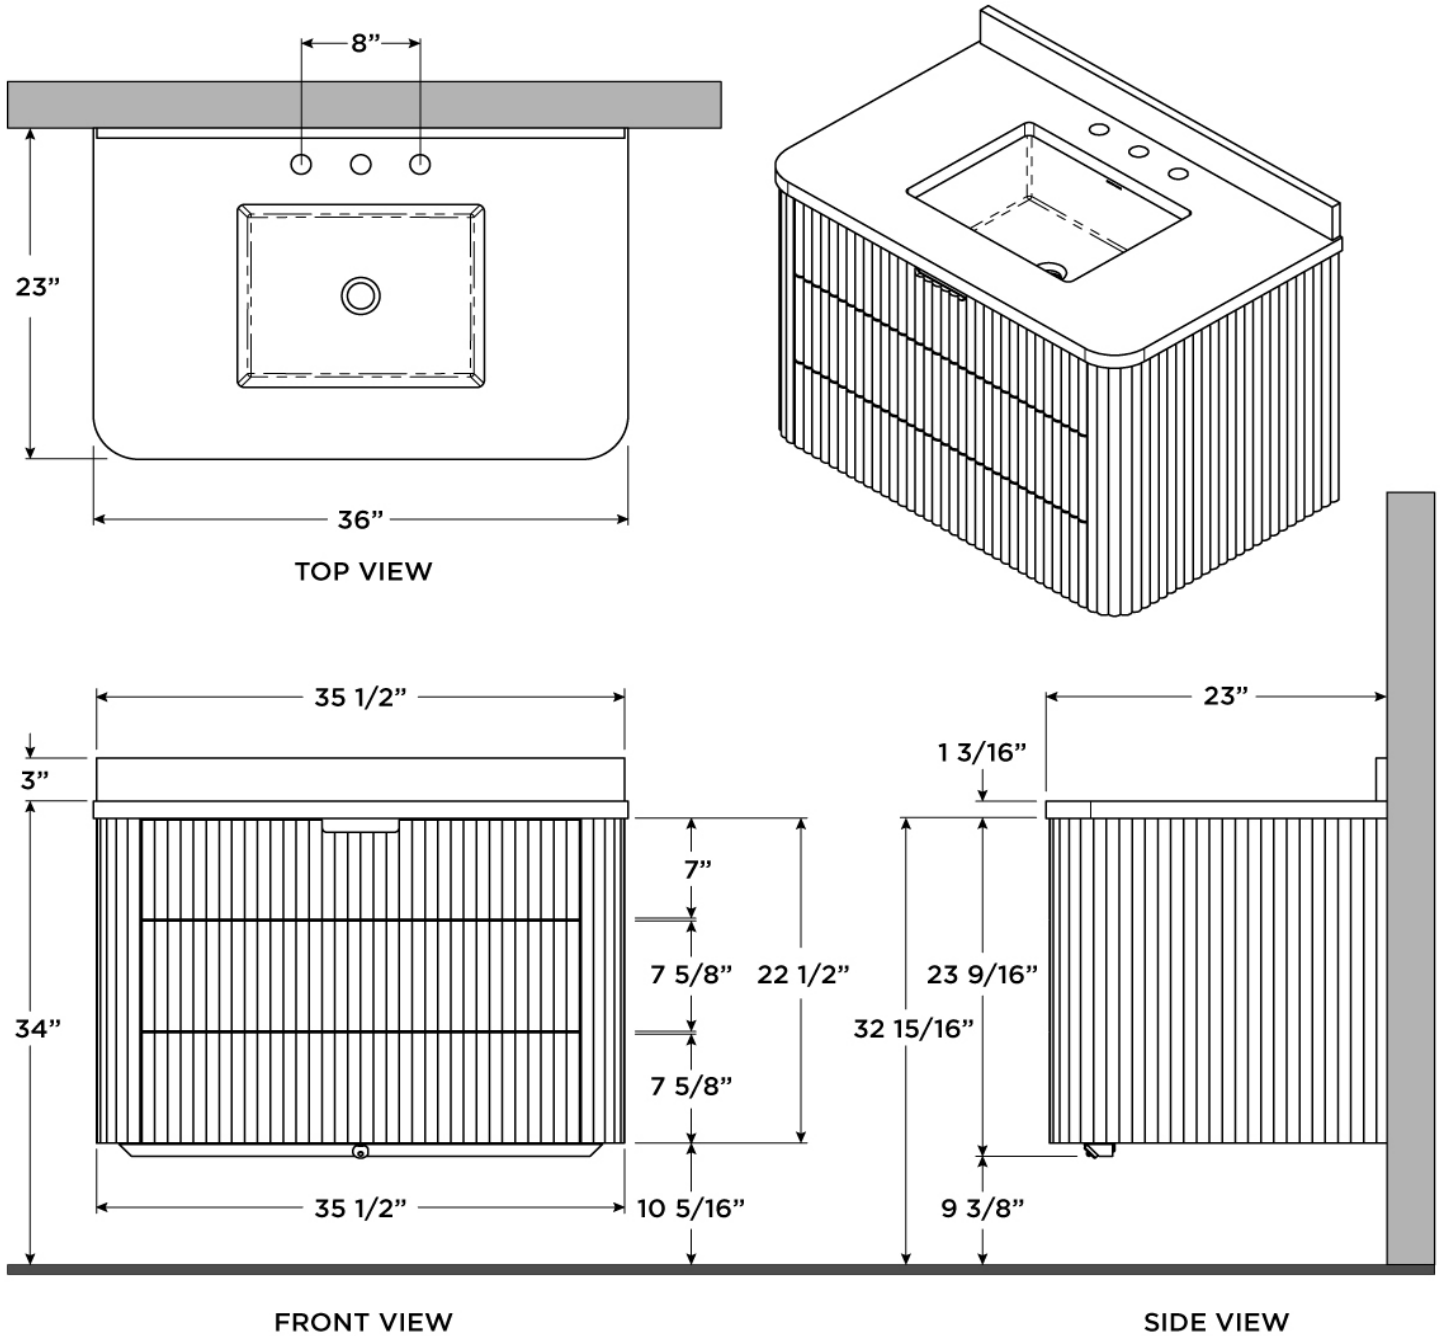

AVAILABLE OPTIONS

- Pre-drilled for 3-hole widespread faucet
- Pre-drilled for single-hole faucet
- No holes in countertop for wall-mounted faucet

FINISHES

BASE OPTION:	BASE OPTION:	COUNTERTOP:	SINK:
SABRE OAK	LUXE OAK	BLANCO CARRARA	GLOSS WHITE

THE PERFECT PAIRING
VANITIES BY **ELECTRIC MIRROR®**

Our bathroom vanities pair perfectly with our lighted vanity & makeup mirrors to create cohesive, elevated spaces.

DIMENSIONAL DRAWING (Not to scale.)

ELECTRICAL & PLUMBING ROUGH-IN (Not to scale.)

TOP VIEW

FRONT VIEW

SIDE VIEW

VANITY COMPONENTS ¹

Component	Part Number	Finish	Type	Dimensions ²
Monterey Vanity Base	VB-MON-3623-WD1019	 Sabre Oak (WD-1019)	7-ply Marine-Grade Plywood Box Construction, Solid Wood Reeding with Premium Wood Finish, Integrated LED Lighting Kit and Tilt-out Panel with A/C & USB-A & C Ports	36" W x 23" D x 23" H
	VB-MON-3623-WD1020	 Luxe Oak (WD-1020)		
Monterey Countertop	VC-MON-3623-FH3	 Blanco Carrerra Quartz (QT-1021)	Pre-Drilled for 3-Hole Faucet	36" W x 23" D x 1.19" H
	VC-MON-3623-FH1		Pre-Drilled for Single-Hole Faucet	
	VC-MON-3623-FH0		Not Drilled for Wall-Mounted Faucet	
Serano Sink	VS-SER-2016	 Gloss White	Rectangular Vitreous China (Porcelain) Sink	19.70" W x 15.75" D

¹ Vanity package includes: base with integrated LED lighting kit, countertop, sink, and sink mounting hardware.

² Tolerances for dimensions are ±1/8" (±3mm).