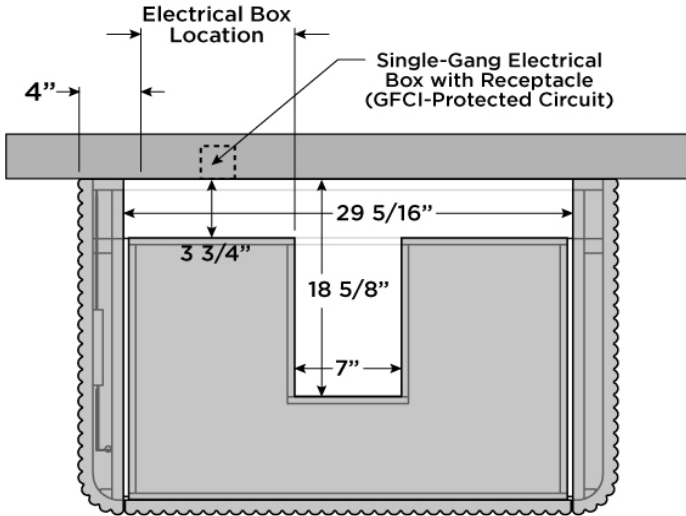

ELECTRICAL & PLUMBING ROUGH-IN (Not to scale.)

TOP VIEW