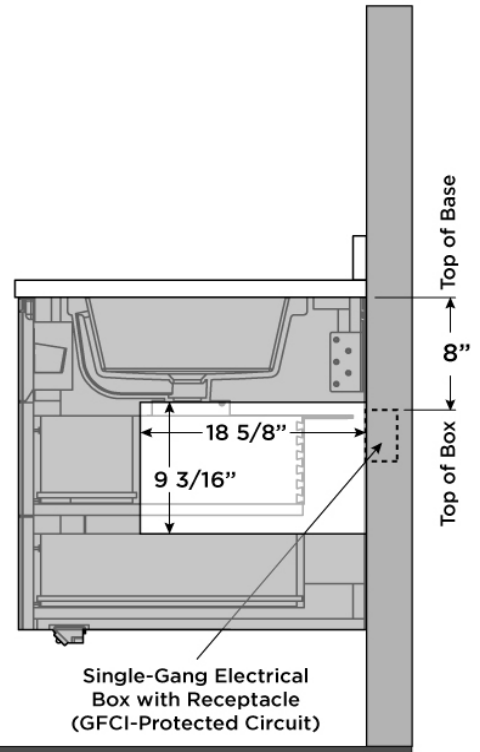

ELECTRICAL & PLUMBING ROUGH-IN (Not to scale.)

TOP VIEW

FRONT VIEW

SIDE VIEW

VANITY COMPONENTS ¹

Component	Part Number	Finish	Type	Dimensions ²
Monterey Vanity Base	VB-MON-3623-WD1019	 Sabre Oak (WD-1019)	7-ply Marine-Grade Plywood Box Construction, Solid Wood Reeding with Premium Wood Finish, Integrated LED Lighting Kit and Tilt-out Panel with A/C & USB-A & C Ports	36" W x 23" D x 23" H
	VB-MON-3623-WD1020	 Luxe Oak (WD-1020)		
Monterey Countertop	VC-MON-3623-FH3	 Blanco Carrerra Quartz (QT-1021)	Pre-Drilled for 3-Hole Faucet	36" W x 23" D x 1.19" H
	VC-MON-3623-FH1		Pre-Drilled for Single-Hole Faucet	
	VC-MON-3623-FH0		Not Drilled for Wall-Mounted Faucet	
Serano Sink	VS-SER-2016	 Gloss White	Rectangular Vitreous China (Porcelain) Sink	19.70" W x 15.75" D

¹ Vanity package includes: base with integrated LED lighting kit, countertop, sink, and sink mounting hardware.

² Tolerances for dimensions are ±1/8" (±3mm).