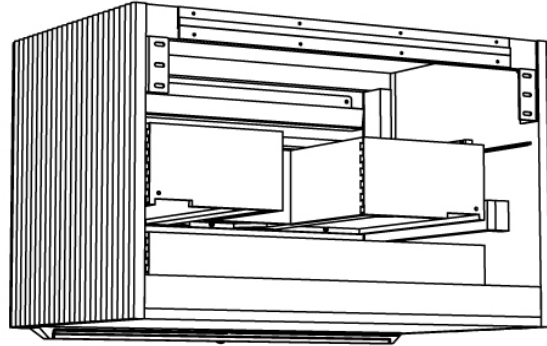

THE PERFECT PAIRING
VANITIES BY **ELECTRIC MIRROR®**

Our bathroom vanities pair perfectly with our lighted vanity & makeup mirrors to create cohesive, elevated spaces.

DIMENSIONAL DRAWING (Not to scale.)

ELECTRICAL & PLUMBING ROUGH-IN (Not to scale.)

TOP VIEW

FRONT VIEW

SIDE VIEW

VANITY COMPONENTS ¹

Component	Part Number	Finish	Type	Dimensions ²
Monterey Vanity Base	VB-MON-3623-WD1019	 Sabre Oak (WD-1019)	7-ply Marine-Grade Plywood Box Construction, Solid Wood Reeding with Premium Wood Finish, Integrated LED Lighting Kit and Tilt-out Panel with A/C & USB-A & C Ports	36" W x 23" D x 23" H
	VB-MON-3623-WD1020	 Luxe Oak (WD-1020)		
Monterey Countertop	VC-MON-3623-FH3	 Blanco Carrerra Quartz (QT-1021)	Pre-Drilled for 3-Hole Faucet	36" W x 23" D x 1.19" H
	VC-MON-3623-FH1		Pre-Drilled for Single-Hole Faucet	
	VC-MON-3623-FH0		Not Drilled for Wall-Mounted Faucet	
Serano Sink	VS-SER-2016	 Gloss White	Rectangular Vitreous China (Porcelain) Sink	19.70" W x 15.75" D