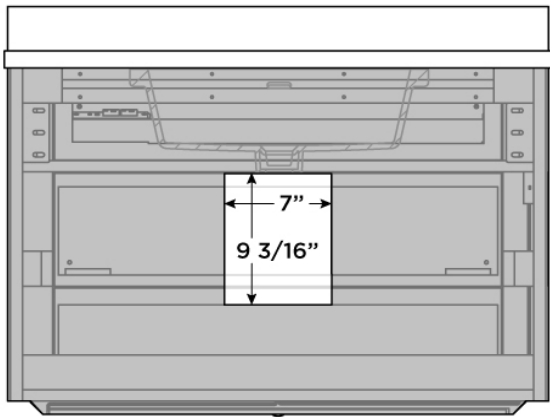

ELECTRICAL & PLUMBING ROUGH-IN (Not to scale.)

TOP VIEW

FRONT VIEW

SIDE VIEW

VANITY COMPONENTS ¹

Component	Part Number	Finish	Type	Dimensions ²
Monterey Vanity Base	VB-MON-3623-WD1019	 Sabre Oak (WD-1019)	7-ply Marine-Grade Plywood Box Construction, Solid Wood Reeding with Premium Wood Finish, Integrated LED Lighting Kit and Tilt-out Panel with A/C & USB-A & C Ports	36" W x 23" D x 23" H
	VB-MON-3623-WD1020	 Luxe Oak (WD-1020)		
Monterey Countertop	VC-MON-3623-FH3	 Blanco Carrerra Quartz (QT-1021)	Pre-Drilled for 3-Hole Faucet	36" W x 23" D x 1.19" H
	VC-MON-3623-FH1		Pre-Drilled for Single-Hole Faucet	
	VC-MON-3623-FH0		Not Drilled for Wall-Mounted Faucet	
Serano Sink	VS-SER-2016	 Gloss White	Rectangular Vitreous China (Porcelain) Sink	19.70" W x 15.75" D

¹ Vanity package includes: base with integrated LED lighting kit, countertop, sink, and sink mounting hardware.

² Tolerances for dimensions are ±1/8" (±3mm).