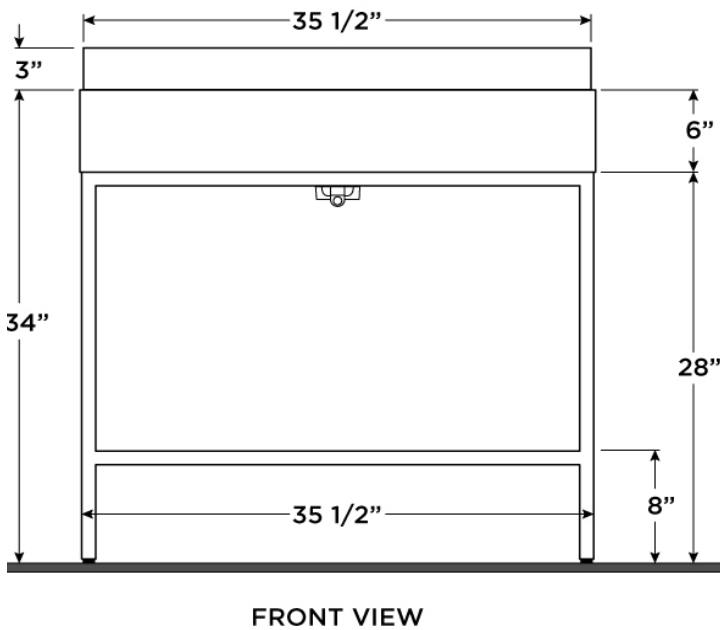

VANITY COMPONENTS ¹

Component	Part Number	Finish	Type	Dimensions ²
Savannah Vanity Base	VB-SVN-3623-BR02	 Brushed Brass (BR-02)	Stainless Steel Frame + Premium PVD Finish, Integrated LED Lighting Kit and Tempered Glass Shelf	36" W x 23" D x 34" H
	VB-SVN-3623-CH01	 Polished Chrome (CH-01)		
Savannah Countertop	VC-SVN-3623-FH3		Pre-Drilled for 3-Hole Faucet	36" W x 23" D x 6" H
	VC-SVN-3623-FH1	 Blanco Carrerra Quartz (QT-1021)	Pre-Drilled for Single-Hole Faucet	
	VC-SVN-3623-FH0		Not Drilled for Wall-Mounted Faucet	
Serano Sink	VS-SER-2016	 Gloss White	Rectangular Vitreous China (Porcelain) Sink	19.70" W x 15.75" D

¹ Vanity package includes: base with integrated LED lighting kit, glass shelf, countertop, sink, and sink mounting hardware.

² Tolerances for dimensions are $\pm 1/8"$ ($\pm 3\text{mm}$).