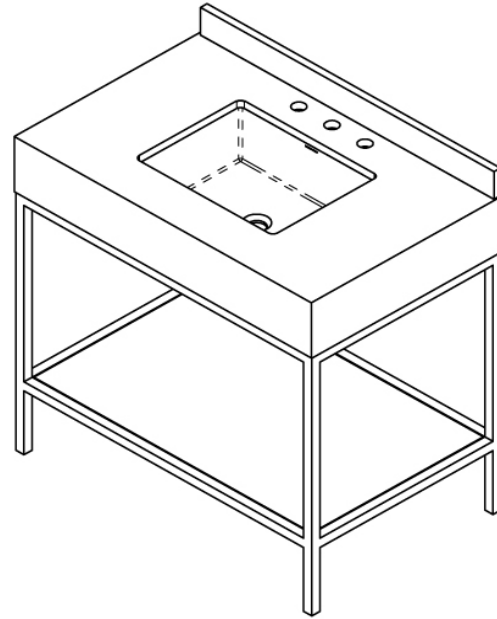

AVAILABLE OPTIONS

- Pre-drilled for 3-hole widespread faucet
- Pre-drilled for single-hole faucet
- No holes in countertop for wall-mounted faucet

FINISHES

BASE OPTION:	BASE OPTION:	COUNTERTOP:	SINK:
BRUSHED BRASS	POLISHED CHROME	BLANCO CARRARA	GLOSS WHITE

THE PERFECT PAIRING
VANITIES BY **ELECTRIC MIRROR®**

Our bathroom vanities pair perfectly with our lighted vanity & makeup mirrors to create cohesive, elevated spaces.

DIMENSIONAL DRAWING (Not to scale.)

VANITY COMPONENTS ¹

Component	Part Number	Finish	Type	Dimensions ²
Savannah Vanity Base	VB-SVN-3623-BR02	 Brushed Brass (BR-02)	Stainless Steel Frame + Premium PVD Finish, Integrated LED Lighting Kit and Tempered Glass Shelf	36" W x 23" D x 34" H
	VB-SVN-3623-CH01	 Polished Chrome (CH-01)		
Savannah Countertop	VC-SVN-3623-FH3		Pre-Drilled for 3-Hole Faucet	36" W x 23" D x 6" H
	VC-SVN-3623-FH1	 Blanco Carrerra Quartz (QT-1021)	Pre-Drilled for Single-Hole Faucet	
	VC-SVN-3623-FH0		Not Drilled for Wall-Mounted Faucet	
Serano Sink	VS-SER-2016	 Gloss White	Rectangular Vitreous China (Porcelain) Sink	19.70" W x 15.75" D

¹ Vanity package includes: base with integrated LED lighting kit, glass shelf, countertop, sink, and sink mounting hardware.

² Tolerances for dimensions are $\pm 1/8"$ ($\pm 3\text{mm}$).