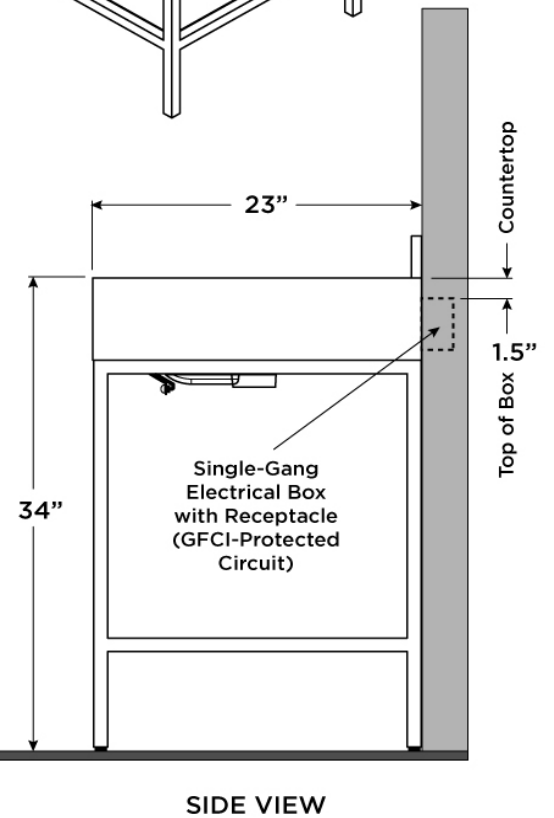

AVAILABLE OPTIONS

- Pre-drilled for 3-hole widespread faucet
- Pre-drilled for single-hole faucet
- No holes in countertop for wall-mounted faucet

FINISHES

BASE OPTION:	BASE OPTION:	COUNTERTOP:	SINK:
BRUSHED BRASS	POLISHED CHROME	BLANCO CARRARA	GLOSS WHITE

VANITY COMPONENTS ¹

Component	Part Number	Finish	Type	Dimensions ²
Savannah Vanity Base	VB-SVN-3623-BR02	 Brushed Brass (BR-02)	Stainless Steel Frame + Premium PVD Finish, Integrated LED Lighting Kit and Tempered Glass Shelf	36" W x 23" D x 34" H
	VB-SVN-3623-CH01	 Polished Chrome (CH-01)		
Savannah Countertop	VC-SVN-3623-FH3		Pre-Drilled for 3-Hole Faucet	36" W x 23" D x 6" H
	VC-SVN-3623-FH1	 Blanco Carrerra Quartz (QT-1021)	Pre-Drilled for Single-Hole Faucet	
	VC-SVN-3623-FH0		Not Drilled for Wall-Mounted Faucet	
Serano Sink	VS-SER-2016	 Gloss White	Rectangular Vitreous China (Porcelain) Sink	19.70" W x 15.75" D

¹ Vanity package includes: base with integrated LED lighting kit, glass shelf, countertop, sink, and sink mounting hardware.

² Tolerances for dimensions are $\pm 1/8"$ ($\pm 3\text{mm}$).