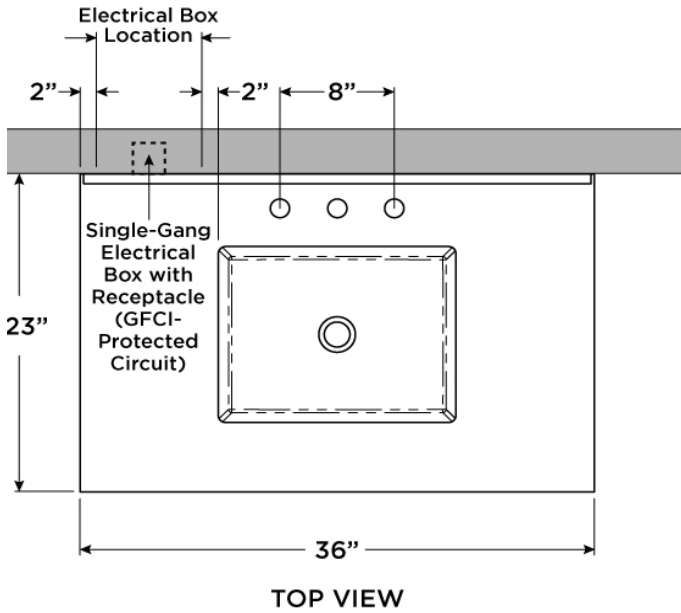

DIMENSIONAL DRAWING (Not to scale.)